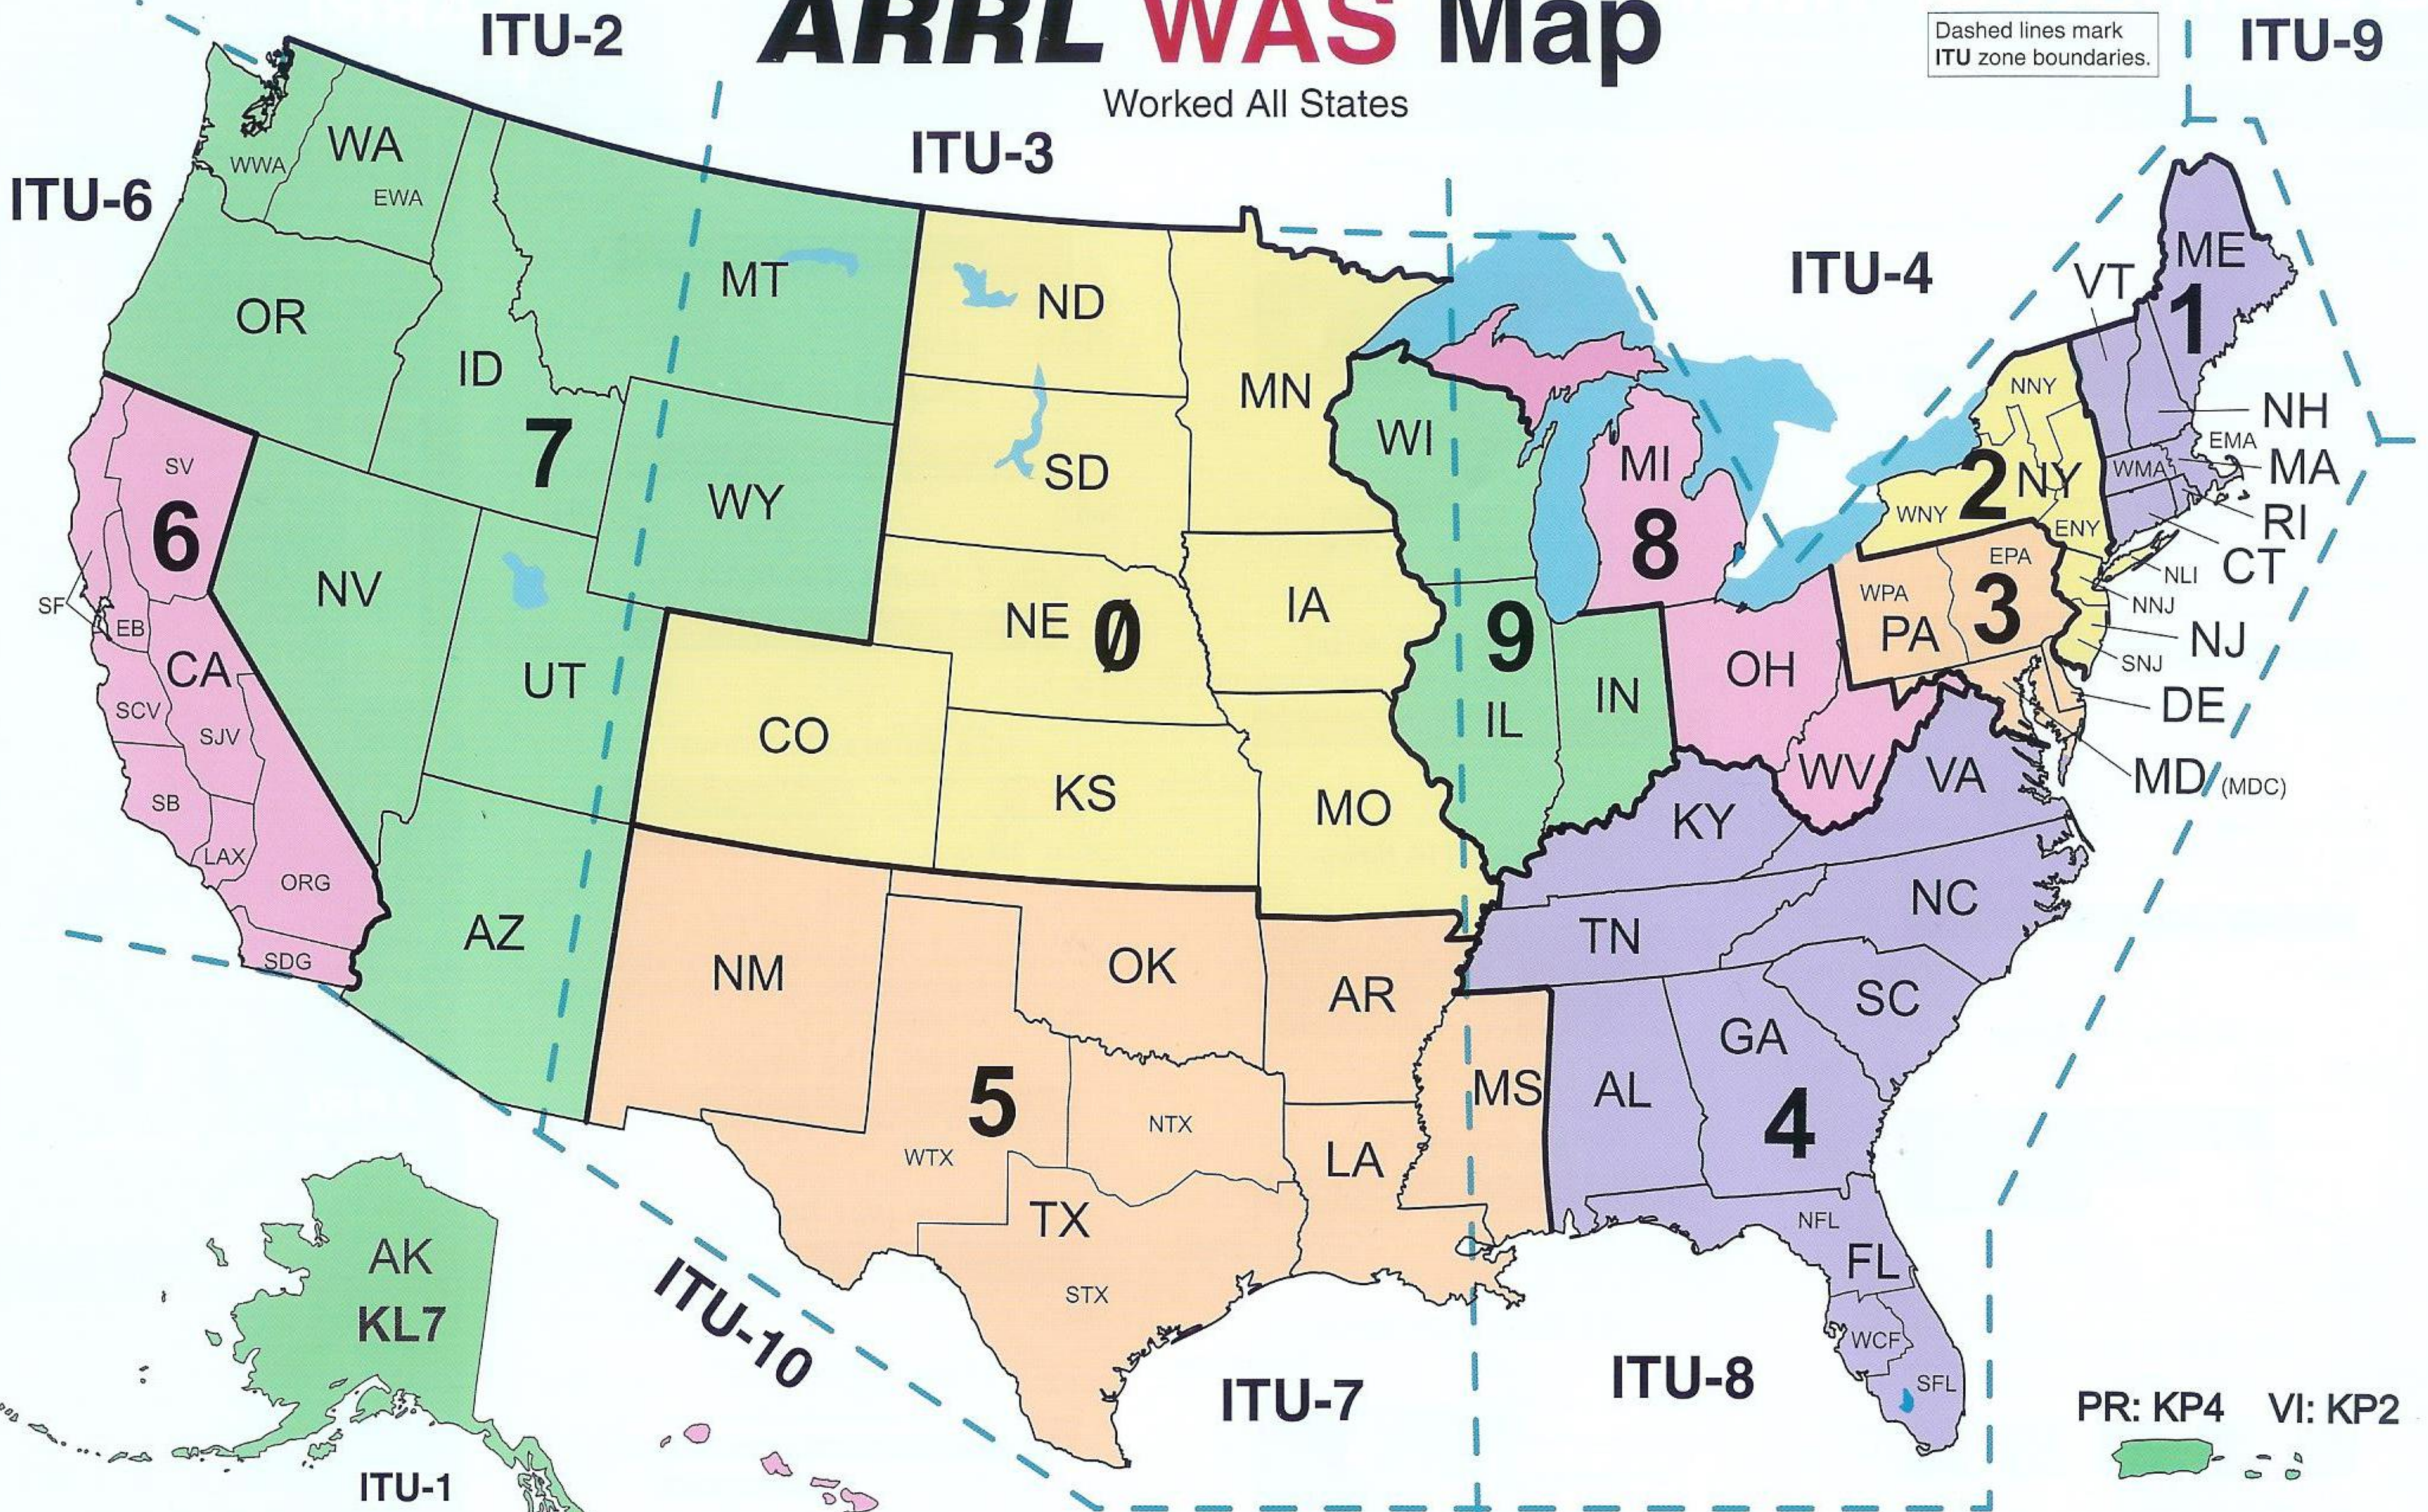

# ARRL WAS Map

Worked All States

Dashed lines mark ITU zone boundaries.

PR: KP4 VI: KP2  
 ITU-11

ITU-61 (PAC)  
 HI and Pacific: KH6

**ARRL** The national association for **AMATEUR RADIO**

**ARRL We're At Your Service**