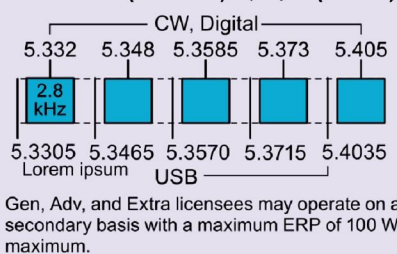

## MF – Medium Frequency bands

**2200 Meters (135 kHz) E,A,G**  
**1 W EIRP maximum**

**630 Meters (472 kHz) E,A,G**  
**5 W EIRP max, except in Alaska within 496 miles of Russia where the limit is 1 W EIRP**

**160 Meters (1.8 MHz) E,A,G**

Amateurs wishing to operate on **2200 or 630 meters** must first register with the Utilities Technology Council online at <https://utc.org/plc-database-amateur-notification-process/>. You need only register once for each band.

## HF – High Frequency bands

**80 Meters (3.5 MHz) E,A,G,T,N**

**60 Meters (5.3 MHz) E, A, G (100 W)**

Gen, Adv, and Extra licensees may operate on a secondary basis with a maximum ERP of 100 W maximum.

**40 Meters (7 MHz) E,A,G,T,N**

**30 Meters (10.1 MHz) E,A,G**

**20 Meters (14 MHz) E,A,G**

**17 Meters (18 MHz) E,A,G**

**15 Meters (21 MHz) E,A,G,T,N**

**12 Meters (24 MHz) E,A,G**

**10 Meters (28 MHz) E,A,G,T,N**