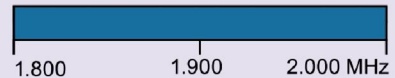

160 Meters (1.8 MHz) E,A,G

Amateurs wishing to operate on **2200 or 630 meters** must first register with the Utilities Technology Council online at <https://utc.org/plc-database-amateur-notification-process/>. You need only register once for each band.