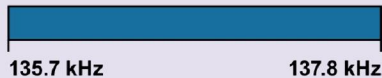

US Amateur Radio Bands

Operator license classes: **E** = Amateur Extra **A** = Advanced **G** = General **T** = Technician **N** = Novice
CW operation is permitted throughout all amateur bands. Except as noted, all frequencies are in megahertz (MHz).

■ = RTTY, data, phone, image
■ = USB phone, RTTY, data and CW
■ = RTTY and data
■ = phone and image
■ = SSB phone
= CW only

LF – Low Frequency band

MF – Medium Frequency bands

2200 Meters (135 kHz) E,A,G
1 W EIRP maximum