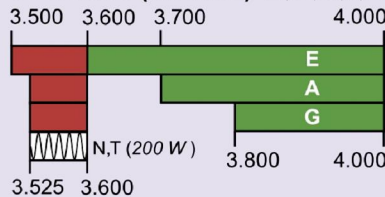

HF – High Frequency bands

80 Meters (3.5 MHz) E,A,G,T,N