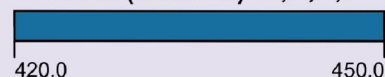

UHF – Ultra High Frequency bands

70 cm (420 MHz) E,A,G,T