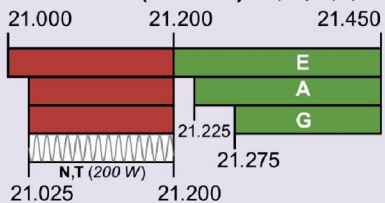

## HF – High Frequency bands

**80 Meters (3.5 MHz) E,A,G,T,N**

**60 Meters (5.3 MHz) E, A, G (100 W)**

Gen, Adv, and Extra licensees may operate on a secondary basis with a maximum ERP of 100 W maximum.

**40 Meters (7 MHz) E,A,G,T,N**

**30 Meters (10.1 MHz) E,A,G**

**20 Meters (14 MHz) E,A,G**

**17 Meters (18 MHz) E,A,G**

**15 Meters (21 MHz) E,A,G,T,N**

**12 Meters (24 MHz) E,A,G**

**10 Meters (28 MHz) E,A,G,T,N**

## VHF – Very High Frequency bands

**6 Meters (50 MHz) E,A,G,T**

**2 Meters (144 MHz) E,A,G,T**

**1.25 Meters (222 MHz) E,A,G,T,N**