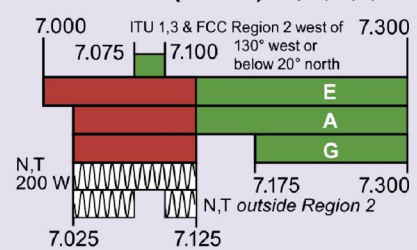

## MF – Medium Frequency bands

**2200 Meters (135 kHz) E,A,G**  
**1 W EIRP maximum**

**630 Meters (472 kHz) E,A,G**  
**5 W EIRP max, except in Alaska within 496 miles of Russia where the limit is 1 W EIRP**

## HF – High Frequency bands

**80 Meters (3.5 MHz) E,A,G,T,N**

**60 Meters (5.3 MHz) E, A, G (100 W)**

Gen, Adv, and Extra licensees may operate on a secondary basis with a maximum ERP of 100 W maximum.

**40 Meters (7 MHz) E,A,G,T,N**

**30 Meters (10.1 MHz) E,A,G**

**20 Meters (14 MHz) E,A,G**

**17 Meters (18 MHz) E,A,G**

**15 Meters (21 MHz) E,A,G,T,N**

**12 Meters (24 MHz) E,A,G**

**10 Meters (28 MHz) E,A,G,T,N**

## VHF – Very High Frequency bands

**6 Meters (50 MHz) E,A,G,T**

**2 Meters (144 MHz) E,A,G,T**

**1.25 Meters (222 MHz) E,A,G,T,N**