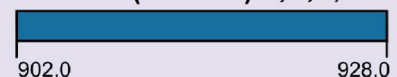

33 cm (902 MHz) E,A,G,T