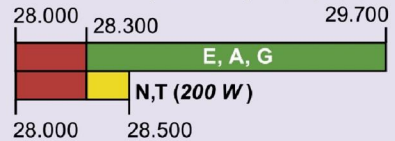

## HF – High Frequency bands

**80 Meters (3.5 MHz) E,A,G,T,N**

**60 Meters (5.3 MHz) E, A, G (100 W)**

Gen, Adv, and Extra licensees may operate on a secondary basis with a maximum ERP of 100 W maximum.

**40 Meters (7 MHz) E,A,G,T,N**

**30 Meters (10.1 MHz) E,A,G**

**20 Meters (14 MHz) E,A,G**

**17 Meters (18 MHz) E,A,G**

**15 Meters (21 MHz) E,A,G,T,N**

**12 Meters (24 MHz) E,A,G**

**10 Meters (28 MHz) E,A,G,T,N**

## VHF – Very High Frequency bands

**6 Meters (50 MHz) E,A,G,T**

**2 Meters (144 MHz) E,A,G,T**

**1.25 Meters (222 MHz) E,A,G,T,N**