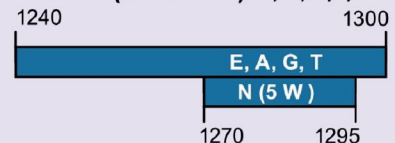

## VHF – Very High Frequency bands

**6 Meters (50 MHz) E,A,G,T**

**2 Meters (144 MHz) E,A,G,T**

**1.25 Meters (222 MHz) E,A,G,T,N**

## UHF – Ultra High Frequency bands

**70 cm (420 MHz) E,A,G,T**

**33 cm (902 MHz) E,A,G,T**

**23 cm (1240 MHz) E,A,G,T,N**

## SHF&EHF – Super and Extremely High Frequency bands

All licensees except Novices are authorized all modes on the following frequencies:

2300-2310 MHz	3300-3500 MHz	10.0-10.5 GHz	47.0-47.2 GHz	122.25-123.0 GHz	241-250 GHz
2390-2450 MHz	5650-5925 MHz	24.0-24.25 GHz	76.0-81.0 GHz	134-141 GHz	All above 275 GHz