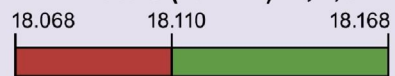

17 Meters (18 MHz) E,A,G