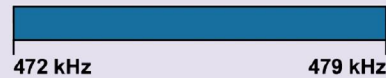

■ = RTTY, data, phone, image   
 ■ = USB phone, RTTY, data and CW   
 ■ = RTTY and data   
 ■ = phone and image  
■ = SSB phone   
 = CW only

## LF – Low Frequency band

## MF – Medium Frequency bands

**2200 Meters (135 kHz) E,A,G**  
**1 W EIRP maximum**

**630 Meters (472 kHz) E,A,G**  
**5 W EIRP max, except in Alaska within 496 miles of Russia where the limit is 1 W EIRP**

## VHF – Very High Frequency bands

**6 Meters (50 MHz) E,A,G,T**

**2 Meters (144 MHz) E,A,G,T**

**1.25 Meters (222 MHz) E,A,G,T,N**