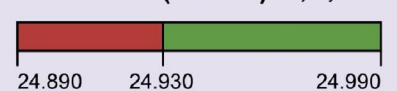

**30 Meters (10.1 MHz) E,A,G**

**20 Meters (14 MHz) E,A,G**

**17 Meters (18 MHz) E,A,G**

**15 Meters (21 MHz) E,A,G,T,N**

**12 Meters (24 MHz) E,A,G**

**10 Meters (28 MHz) E,A,G,T,N**

## VHF – Very High Frequency bands

**6 Meters (50 MHz) E,A,G,T**

**2 Meters (144 MHz) E,A,G,T**

**1.25 Meters (222 MHz) E,A,G,T,N**