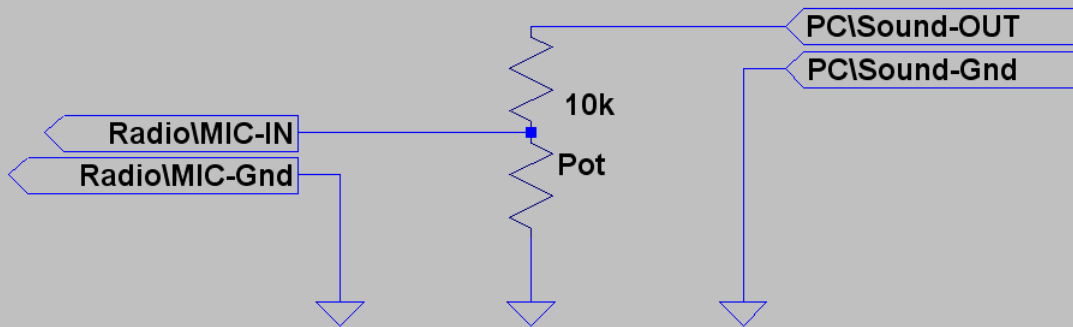

Digital Mode Interface by K7HCP

Receive Audio Interface

Transmit Audio Interface

PSK31 Program Control Trans/Recv PTT

PSK31 Program Control Trans/Recv PTT - Enhanced